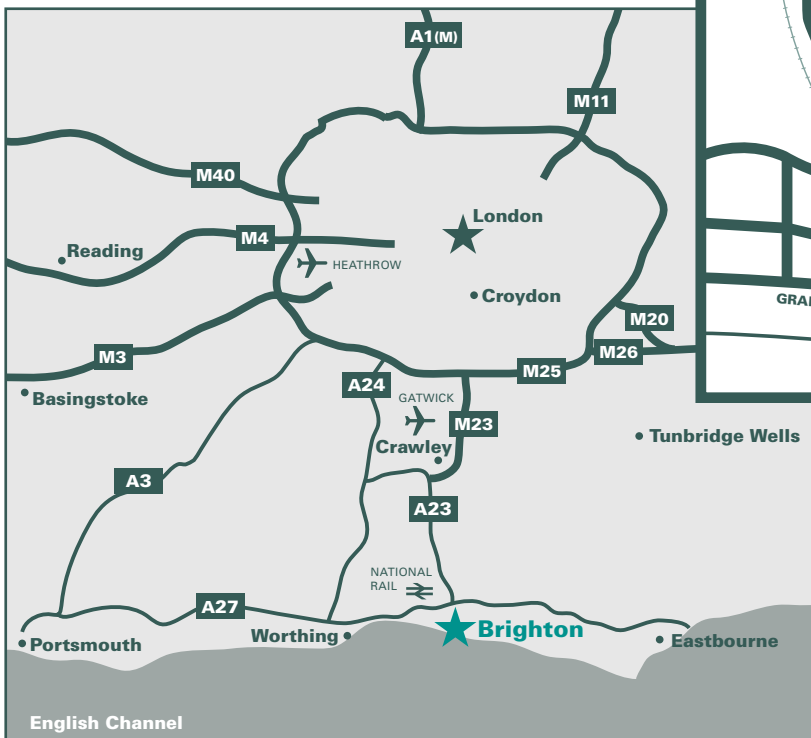

### FROM LONDON

**By Car:** M25, M23, A23, follow signs to seafront. As you approach the seafront you will see the Royal Pavilion on your right hand side and you need to turn left onto Edward Street, which leads directly onto Eastern Road (1 hour).

**By Rail:** Victoria (50 mins)

### FROM GATWICK

**By Road:** A23 (30 mins)

**By Rail:** Direct to Brighton (30 mins)

### FROM HEATHROW

**By Road:** M25, M23, A23, then as above (1 1/4 hours)

**By Rail:** Via Paddington and Victoria to Brighton

THE AUDREY EMERTON BUILDING