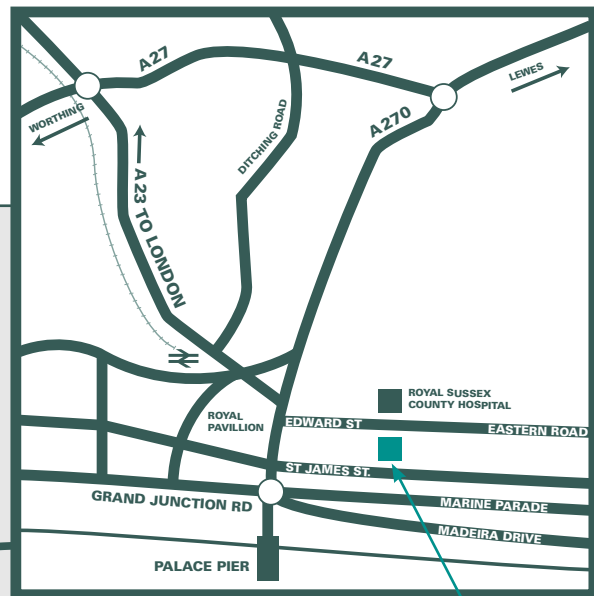

### HOW TO GET THERE

The Audrey Emerton Building is situated on Eastern Road opposite The Royal Sussex County Hospital in Brighton

### FROM LONDON

**By Car:** M25, M23, A23, follow signs to seafront. As you approach the seafront you will see the Royal Pavilion on your right hand side and you need to turn left onto Edward Street, which leads directly onto Eastern Road (1 hour).

**By Rail:** Victoria (50 mins)

### FROM HEATHROW

**By Road:** M25, M23, A23, then as above (1 1/4 hours)

**By Rail:** Via Paddington and Victoria to Brighton

THE AUDREY EMERTON BUILDING